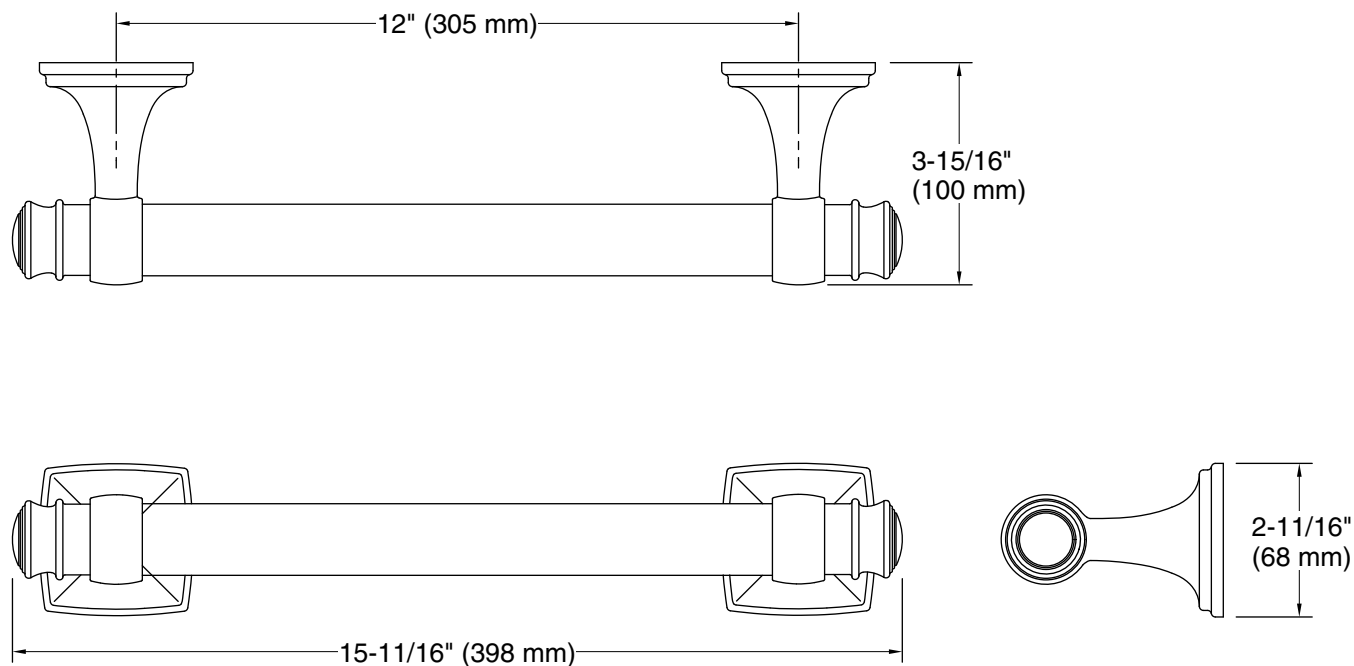

### Features

- 12" (305 mm) bar.
- Provides minimum 300 lb load capacity.
- Coordinates with transitional-style KOHLER® faucets and showering components.

## Technical Information

All product dimensions are nominal.

Installation Type: Wall-mount

Material: Zinc, Stainless Steel